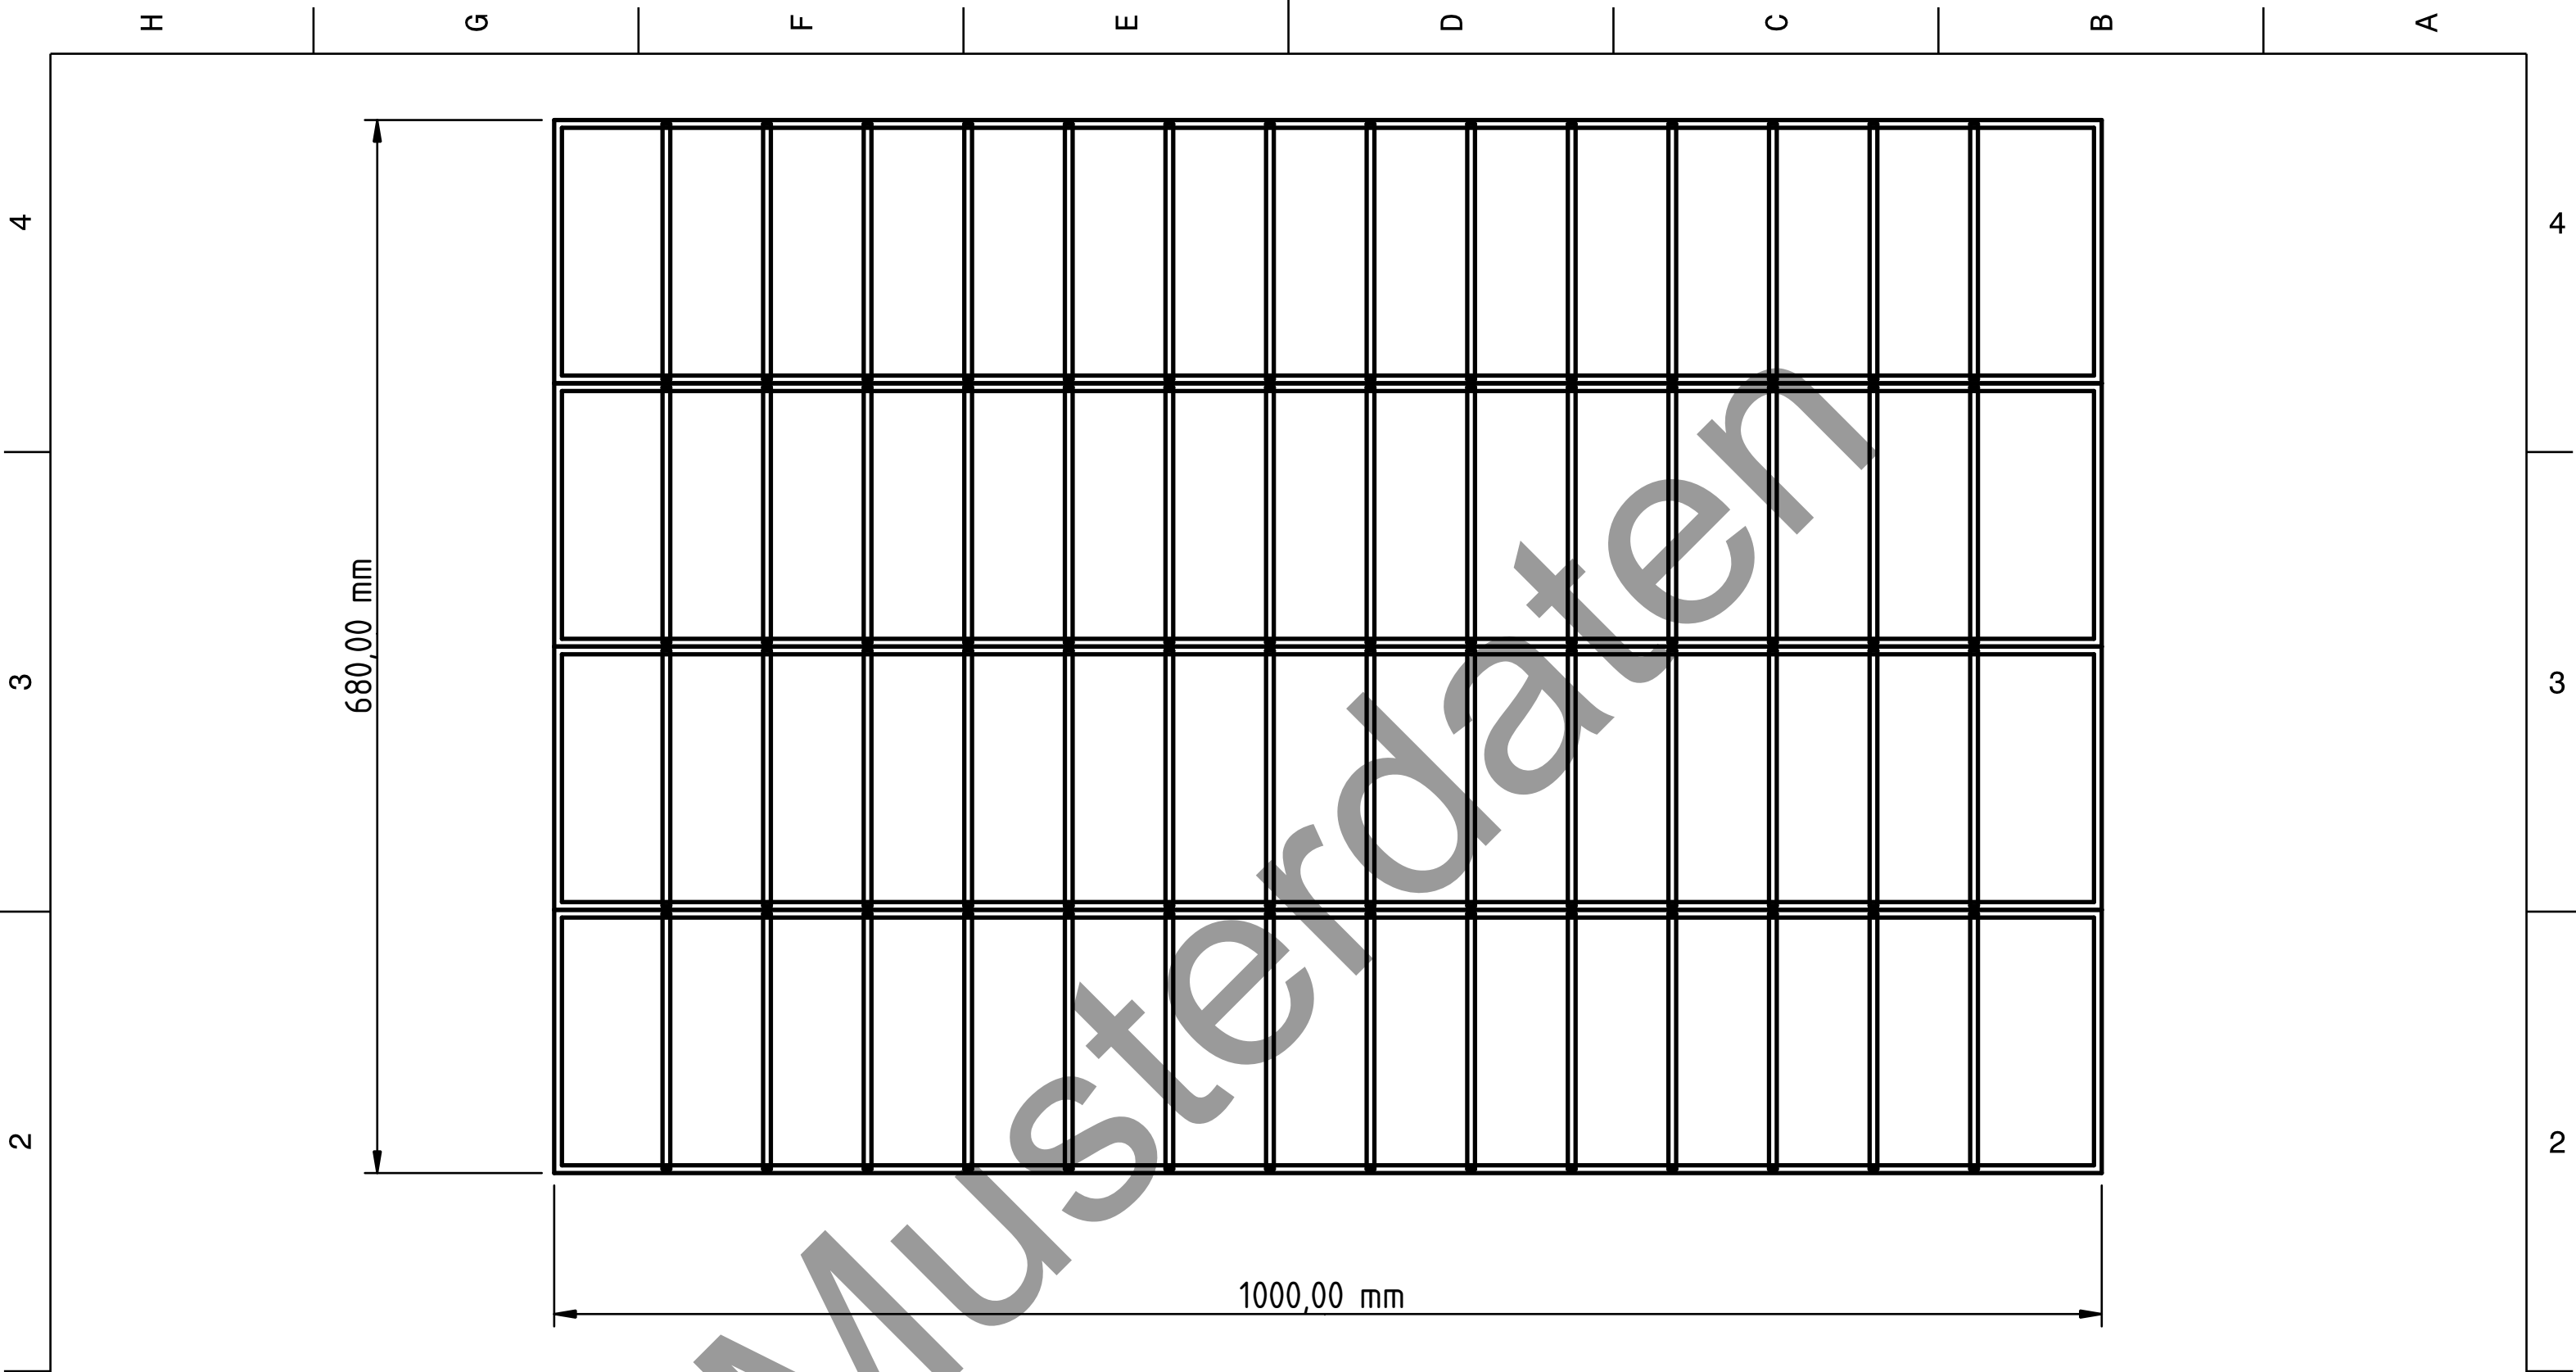

DESIGNED BY: <b>DM5CB</b>		<b>QSL-Regal</b>		G	—	
DATE: 15.02.2020		Frontseite		F	—	
SIZE <b>A4</b>				E	—	
SCALE 1:25				WEIGHT (kg) XX	DRAWING NUMBER 1.0	SHEET 2
This drawing is our property; it can't be reproduced or communicated without our written consent.				C	—	
				B	—	
				A	—	

DESIGNED BY: DM5CB		QSL-Regal Gesamtansicht Vielfunker		I	—
DATE: 15.02.2020				H	—
CHECKED BY: XX				G	—
DATE: XX				F	—
SIZE A3				E	—
SCALE 1:25	WEIGHT (kg) XX	DRAWING NUMBER 1.0	SHEET 3	D	—
This drawing is our property; it can't be reproduced or communicated without our written agreement.				C	—
				B	—
				A	—

F

E

D

C

B

A

170,00 mm

1000,00 mm

Musterdaten

DESIGNED BY: <b>DM5CB</b>		<b>QSL-BOX</b>		G	—
DATE: <b>15.02.2020</b>		Rückseite		F	—
SIZE <b>A4</b>				E	—
				D	—
SCALE <b>1:25</b>	WEIGHT (kg) <b>XX</b>	DRAWING NUMBER <b>1.0</b>	SHEET <b>1</b>	C	—
This drawing is our property; it can't be reproduced or communicated without our written consent.				B	—
				A	—